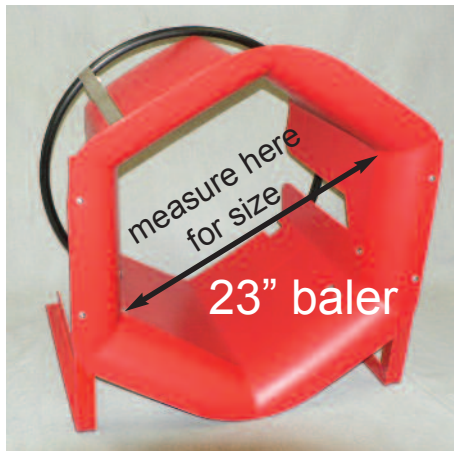

Netting & Balers

BALERS are available in 4 sizes, corresponding to the four sizes of netting, 18", 20", 23", and 26". Recommended tree sizes listed in the table below are general, for fuller trees use a larger size. Balers ship in oversize boxes, which cost extra for ground shipments when shipped alone as a "small package".