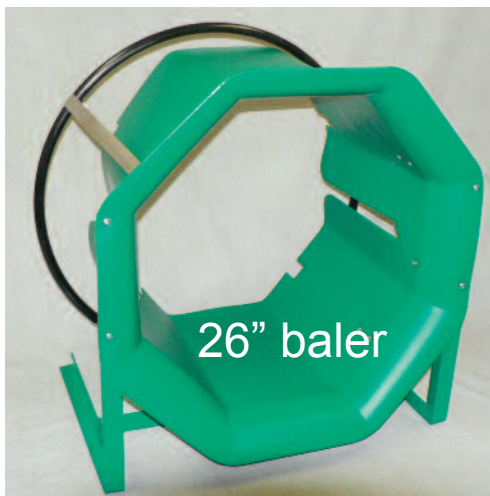

Netting & Balers

BALERS are available in 4 sizes, corresponding to the four sizes of netting, 18", 20", 23", and 26". Recommended tree sizes listed in the table below are general, for fuller trees use a larger size. Balers ship in oversize boxes, which cost extra for ground shipments when shipped alone as a "small package".