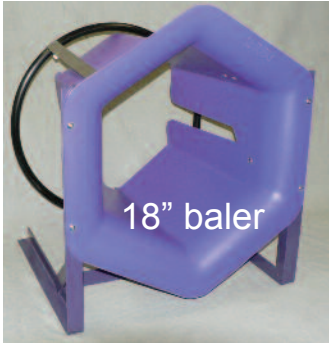

Netting & Balers

BALERS are available in 4 sizes, corresponding to the four sizes of netting, 18", 20", 23", and 26". Recommended tree sizes listed in the table below are general, for fuller trees use a larger size. Balers ship in oversize boxes, which cost extra for ground shipments when shipped alone as a "small package".